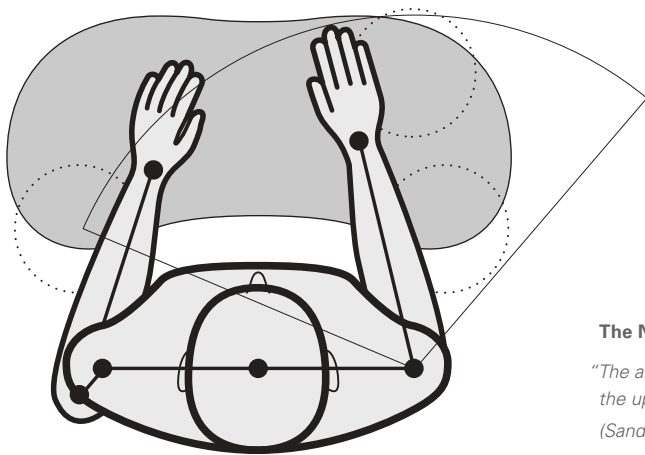

—Professor Alan Hedge, Cornell University

Without a keyboard support

- User hunches forward
- Wrists extended
- No chair support
- Risk of carpal tunnel syndrome and neck, shoulder and back pain

With a keyboard support

- Relaxed upper body
- Straight wrists
- User's back engaged with chair
- Neutral, low-risk, sustainable posture

The Neutral Reach Zone

"The area that can be conveniently reached with a sweep of the forearm while the upper arm hangs in a natural position at the side."

(Sanders & McCormick, 1993)

Humanscale keyboard systems ensure nearly all users can work consistently within their Neutral Reach Zone to maintain a low-risk posture.

Keyboard Components

Mechanisms

Humanscale offers nine award-winning, negative-tilt mechanism options, from our original standard-bearer, the 2G, to our latest 5G, which combines easy dial-a-tilt and height adjustability with the strongest, most stable arm on the market. All of our mechanisms encourage low-risk typing postures and feature easy and intuitive adjustability.