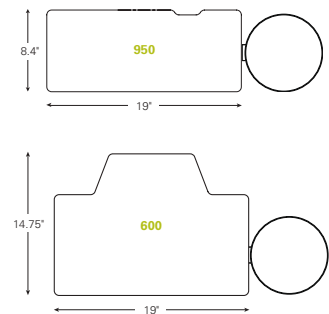

Diagonal Desk Configuration

Recommended Platforms

- 700 Diagonal keyboard platform with Clip Mouse *shown*
- 400 Diagonal Big keyboard platform *shown*
- 900 Standard keyboard platform with Clip Mouse
- 950 Standard Compact keyboard platform with Clip Mouse

Radiused Desk Configuration

Recommended Platforms

- 800 Radiused keyboard platform with Clip Mouse *shown*
- 550 Big Compact keyboard platform *shown*
- 900 Standard keyboard platform with Clip Mouse
- 950 Standard Compact keyboard platform with Clip Mouse

90-Degree Desk with DE200 Corner Sleeve Configuration

Recommended Platforms

- 950 Standard Compact keyboard platform with Clip Mouse *shown*
- 600 Extender keyboard platform with Clip Mouse *shown*
- 700 Diagonal keyboard platform with Clip Mouse
- 900 Standard keyboard platform with Clip Mouse