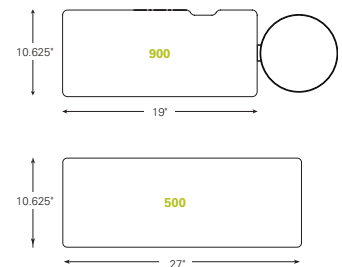

Mouse Platforms

From our original Swivel Mouse to our best-in-class Clip Mouse — which features height, depth and lateral adjustability, and can easily be moved to support left- or right-handed mousing — Humanscale's mouse options will keep you mousing in comfort.

Straight Desk Configuration

Recommended Platforms

- 900 Standard keyboard platform with Clip Mouse *shown*
- 500 Big keyboard platform *shown*
- 950 Standard Compact keyboard platform with Clip Mouse
- 550 Big Compact keyboard platform