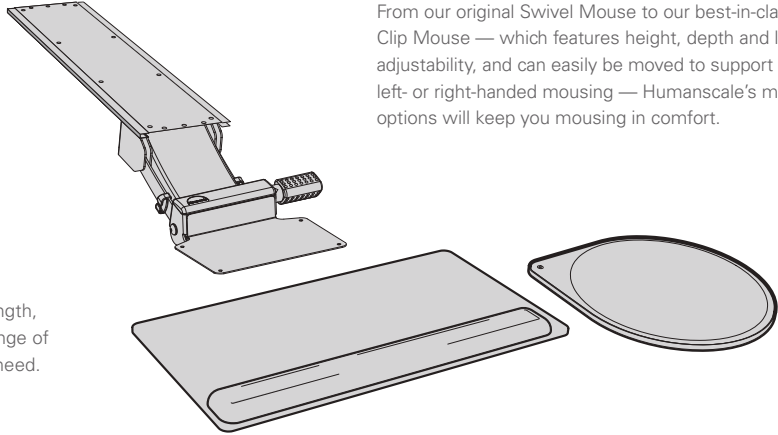

- Relaxed upper body
- Straight wrists
- User's back engaged with chair
- Neutral, low-risk, sustainable posture

The Neutral Reach Zone

"The area that can be conveniently reached with a sweep of the forearm while the upper arm hangs in a natural position at the side."

(Sanders & McCormick, 1993)

Humanscale keyboard systems ensure nearly all users can work consistently within their Neutral Reach Zone to maintain a low-risk posture.

Keyboard Components

Mechanisms

Humanscale offers nine award-winning, negative-tilt mechanism options, from our original standard-bearer, the 2G, to our latest 5G, which combines easy dial-a-tilt and height adjustability with the strongest, most stable arm on the market. All of our mechanisms encourage low-risk typing postures and feature easy and intuitive adjustability.

Mouse Platforms

From our original Swivel Mouse to our best-in-class Clip Mouse — which features height, depth and lateral adjustability, and can easily be moved to support left- or right-handed mousing — Humanscale's mouse options will keep you mousing in comfort.