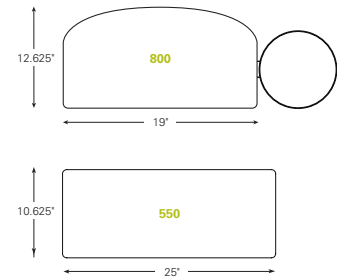

Diagonal Desk Configuration

Recommended Platforms

- 700 Diagonal keyboard platform with Clip Mouse *shown*
- 400 Diagonal Big keyboard platform *shown*
- 900 Standard keyboard platform with Clip Mouse
- 950 Standard Compact keyboard platform with Clip Mouse

Radiused Desk Configuration

Recommended Platforms

- 800 Radiused keyboard platform with Clip Mouse *shown*
- 550 Big Compact keyboard platform *shown*
- 900 Standard keyboard platform with Clip Mouse
- 950 Standard Compact keyboard platform with Clip Mouse

90-Degree Desk with DE200 Corner Sleeve Configuration

Recommended Platforms

- 950 Standard Compact keyboard platform with Clip Mouse *shown*
- 600 Extender keyboard platform with Clip Mouse *shown*
- 700 Diagonal keyboard platform with Clip Mouse
- 900 Standard keyboard platform with Clip Mouse