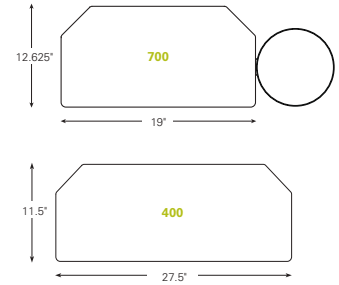

Diagonal Desk Configuration

Recommended Platforms

- 700 Diagonal keyboard platform with Clip Mouse *shown*
- 400 Diagonal Big keyboard platform *shown*
- 900 Standard keyboard platform with Clip Mouse
- 950 Standard Compact keyboard platform with Clip Mouse

Radiused Desk Configuration

Recommended Platforms

- 800 Radiused keyboard platform with Clip Mouse *shown*
- 550 Big Compact keyboard platform *shown*
- 900 Standard keyboard platform with Clip Mouse
- 950 Standard Compact keyboard platform with Clip Mouse

90-Degree Desk with DE200 Corner Sleeve Configuration

Recommended Platforms

- 950 Standard Compact keyboard platform with Clip Mouse *shown*
- 600 Extender keyboard platform with Clip Mouse *shown*
- 700 Diagonal keyboard platform with Clip Mouse
- 900 Standard keyboard platform with Clip Mouse